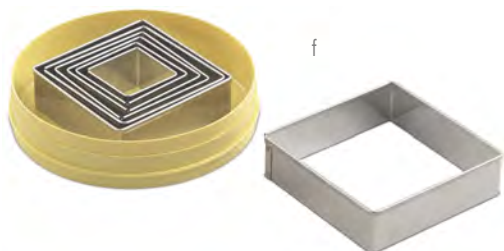

f. Square Cutter Set
7 pieces, stainless steel. From 1.5" to 4" square.
Made in Germany.
T267