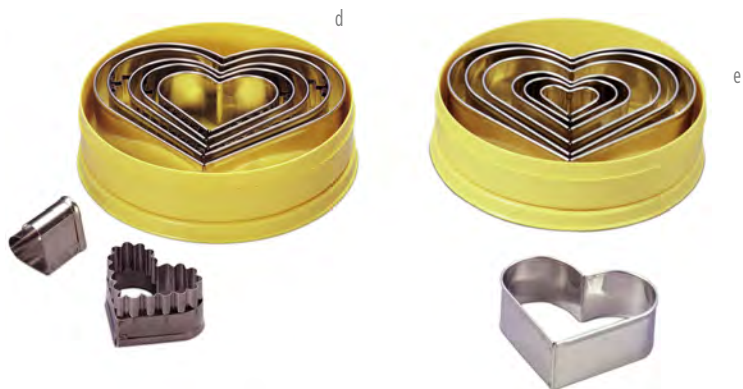

Oval Pastry Cutter Sets

Highest quality. Sturdy with uniform cutting edges. Made in Germany.

Plain Oval Set

9 piece set, **tinned steel** 1.13" to 6" length, 1.25" height, in metal box.

i. T209

Fluted Oval Cutter Set

7 piece set, **stainless steel** 1.75" to 4.5" length, 1.25" height, in yellow plastic box.

j. T210

C

a. Triangular Cutter Set
Stainless steel. 5 pieces 1.5" height.
From 0.88" to 4.75" length, in yellow plastic box.
Made in Germany.
T282

b. Tear Drop Cutter Set
Stainless steel. 6 pieces 1.5" height.
From 1.75" to 4.75" length. Made in Germany.
T283

c. Star Cutter Set
6 piece set, stainless steel, precision designed
1.75" to 4.5" width, 1.5" height in yellow plastic box.
Made in Germany.
T211

d. Mixed Heart Cutter Set
7 piece set, stainless steel, **3 scalloped, 4 plain** 1.25" to 5.5"
width, 1.13" height in yellow plastic box. Made in Germany.
T212

e. Plain Heart Cutter Set
7 piece set, stainless steel, **plain** 1.25" to 5.5" width,
1.13" height in yellow plastic box. Made in Germany.
T262