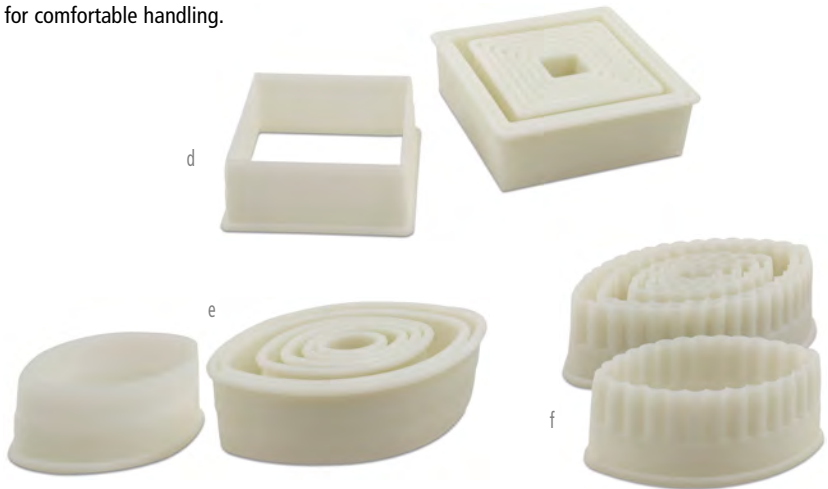

T234-8

b. Fluted Round 1.38" height

7 piece set ranging from 1.38" to 3.75" diameter.
In millimeters: 35, 45, 55, 65, 75, 85, 95.

T235-7

9 piece set ranging from 0.75" to 4" diameter.

In millimeters: 20, 30, 40, 50, 60, 70, 80, 90, 100.

T235-9

c. Fluted Barquette 1.25" height

7 piece set ranging from 1.5" to 5" length.
In millimeters: 40, 55, 70, 85, 100, 115, 130.

T225-PL

Cutter Sets

These durable food grade plastic polyglass cutter sets have a seamless construction and they are heat resistant to 320 °F (160 °C). Rounded edges allow for comfortable handling.

d. Plain Square

9 piece set ranging from 0.78" to 3.94" square.

In millimeters: 20, 30, 40, 50, 60, 70, 80, 90, 100.

T302

Plain and Fluted Barquette

7 piece set ranging from 0.8" to 4.3" length.

In millimeters: 10, 20, 30, 40, 50, 60, 70.

e. T303 Plain barquette

f. T304 Fluted barquette

Plain and Fluted Round

9 piece set ranging from 0.78" to 3.94" diameter.

In millimeters: 20, 30, 40, 50, 60, 70, 80, 90, 100.

g. T300 Plain round

h. T301 Fluted round